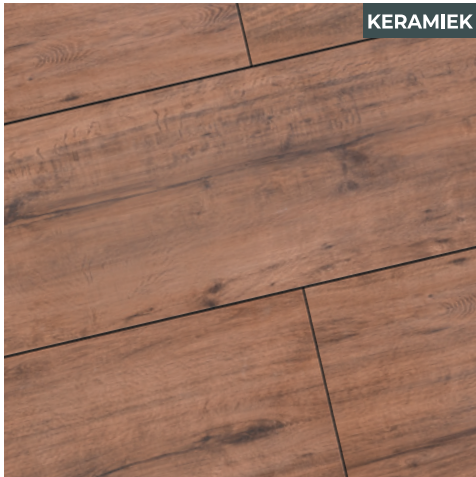

KERAMIEK

MAHONY

40x120

K	2 cm	■
	3 cm	
C	4 cm